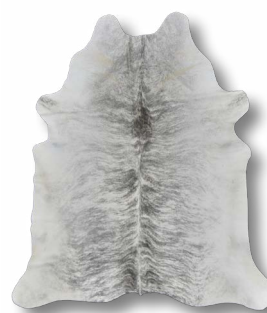

Premium Cowhide Rugs

Grey Exotic - Large (3.5m² - 3.9m²)

As cowhides are natural products, no two are the same.

To choose a specific cowhide from the options below, please write the code of your choice in Order Notes at the checkout when ordering online through our website, or call us on (09) 302-1350.

Please note that these cowhides are on display in our Auckland showroom and this page is updated regularly.

CH-25277